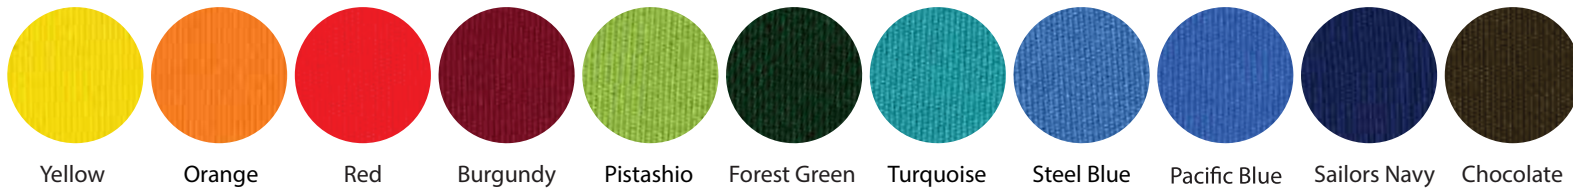

Eclipse

Standard Colours (Acrylic Canvas)

Aurora

Standard Colours (Olefin)

INSTANT SHADE
UMBRELLAS

Non - Standard Colours (Acrylic Canvas - Additional costs apply)

Nova HD

Standard Colours (Acrylic Canvas)

Standard Colours (Polyester Canvas)

Cafe Series (Residential)

Standard Colours (Olefin)

Paraflex

Standard Colours (Olefin. For Non Standard Colours, refer to Umbrosa Fabric Colour Guide)

Infina & Spectra

Limited Edition (100% Sunbrella Acryl 1270 6/m2)