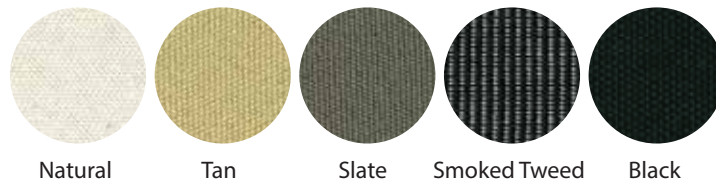

Eclipse

Standard Colours (Acrylic Canvas)

Aurora

Standard Colours (Olefin)

INSTANT SHADE
UMBRELLAS

Non - Standard Colours (Acrylic Canvas - Additional costs apply)

Nova HD

Standard Colours (Acrylic Canvas)

UPF Rating & Warranty Against Fading			
Polyester	UPF 40+	97.5% UV Protection	2yr Warranty
Olefin	UPF 40+	97.5% UV Protection	3yr Warranty
Acrylic	UPF 50+	98% UV Protection	5yr Warranty

Cafe Series (Commercial)

Standard Colours (Polyester Canvas)

Cafe Series (Residential)

Standard Colours (Olefin)

Paraflex

Standard Colours (Olefin. For Non Standard Colours, refer to Umbrosa Fabric Colour Guide)

Infina & Spectra

Limited Edition (100% Sunbrella Acryl 1270 6/m2)

Premium (Dielina 116 6/m2)

UPF Rating & Warranty Against Fading			
Polyester	UPF 40+	97.5% UV Protection	2yr Warranty
Olefin	UPF 40+	97.5% UV Protection	3yr Warranty
Acrylic	UPF 50+	98% UV Protection	5yr Warranty