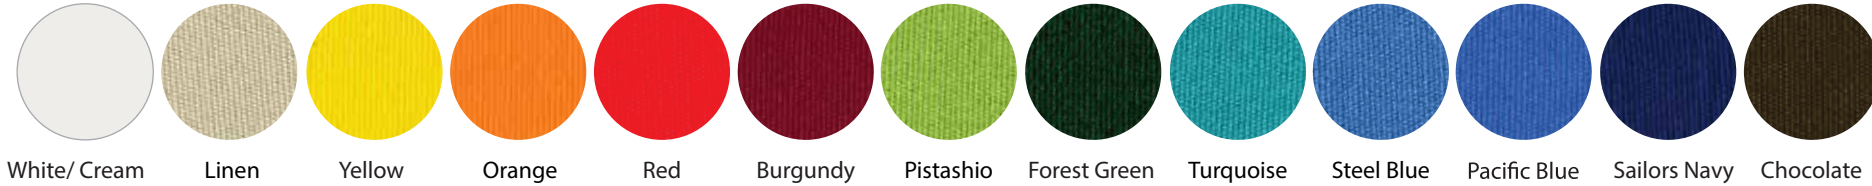

Eclipse

Standard Colours (Acrylic Canvas)

Aurora

Standard Colours (Olefin)

INSTANT SHADE
UMBRELLAS

Non - Standard Colours (Acrylic Canvas - Additional costs apply)

Nova HD

Standard Colours (Acrylic Canvas)

Standard Colours (Polyester Canvas)

Cafe Series (Residential)

Standard Colours (Olefin)

Paraflex

Standard Colours (Olefin. For Non Standard Colours, refer to Umbrosa Fabric Colour Guide)

Infina & Spectra

Limited Edition (100% Sunbrella Acryl 1270 6/m2)