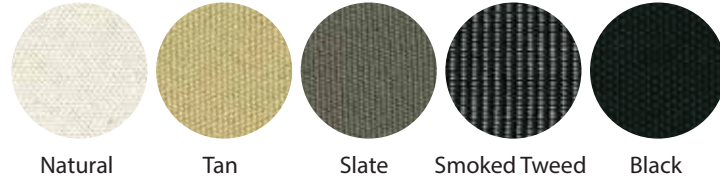

Eclipse

Standard Colours (Acrylic Canvas)

Aurora

Standard Colours (Olefin)

INSTANT SHADE
UMBRELLAS

Non - Standard Colours (Acrylic Canvas - Additional costs apply)

Nova HD

Standard Colours (Acrylic Canvas)

UPF Rating & Warranty Against Fading			
Polyester	UPF 40+	97.5% UV Protection	2yr Warranty
Olefin	UPF 40+	97.5% UV Protection	3yr Warranty
Acrylic	UPF 50+	98% UV Protection	5yr Warranty

Cafe Series (Commercial)

Standard Colours (Polyester Canvas)

Cafe Series (Residential)

Standard Colours (Olefin)

Paraflex

Standard Colours (Olefin. For Non Standard Colours, refer to Umbrosa Fabric Colour Guide)

Infina & Spectra

Limited Edition (100% Sunbrella Acryl 1270 6/m2)

Premium (Dielina 116 6/m2)

UPF Rating & Warranty Against Fading			
Polyester	UPF 40+	97.5% UV Protection	2yr Warranty
Olefin	UPF 40+	97.5% UV Protection	3yr Warranty
Acrylic	UPF 50+	98% UV Protection	5yr Warranty