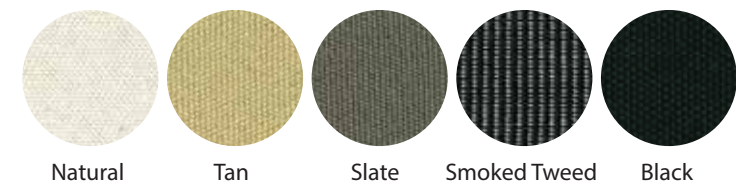

Eclipse

Standard Colours (Acrylic Canvas)

Aurora

Standard Colours (Olefin)

INSTANT SHADE
UMBRELLAS

Non - Standard Colours (Acrylic Canvas - Additional costs apply)

Nova HD

Standard Colours (Acrylic Canvas)

UPF Rating & Warranty Against Fading			
Polyester	UPF 40+	97.5% UV Protection	2yr Warranty
Olefin	UPF 40+	97.5% UV Protection	3yr Warranty
Acrylic	UPF 50+	98% UV Protection	5yr Warranty

Cafe Series (Commercial)

Standard Colours (Polyester Canvas)

Cafe Series (Residential)

Standard Colours (Olefin)

Paraflex

Standard Colours (Olefin. For Non Standard Colours, refer to Umbrosa Fabric Colour Guide)

Infina & Spectra

Limited Edition (100% Sunbrella Acryl 1270 6/m2)

Premium (Dielina 116 6/m2)

UPF Rating & Warranty Against Fading			
Polyester	UPF 40+	97.5% UV Protection	2yr Warranty
Olefin	UPF 40+	97.5% UV Protection	3yr Warranty
Acrylic	UPF 50+	98% UV Protection	5yr Warranty