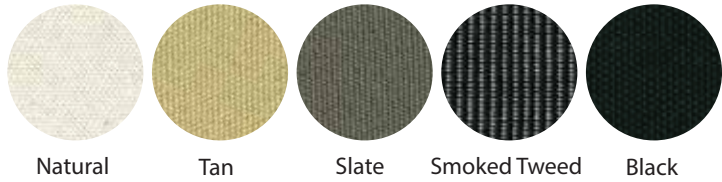

Eclipse

Standard Colours (Acrylic Canvas)

Aurora

Standard Colours (Olefin)

INSTANT SHADE
UMBRELLAS

Non - Standard Colours (Acrylic Canvas - Additional costs apply)

Nova HD

Standard Colours (Acrylic Canvas)

UPF Rating & Warranty Against Fading			
Polyester	UPF 40+	97.5% UV Protection	2yr Warranty
Olefin	UPF 40+	97.5% UV Protection	3yr Warranty
Acrylic	UPF 50+	98% UV Protection	5yr Warranty

Cafe Series (Commercial)

Standard Colours (Polyester Canvas)

Cafe Series (Residential)

Standard Colours (Olefin)

Paraflex

Standard Colours (Olefin. For Non Standard Colours, refer to Umbrosa Fabric Colour Guide)

Infina & Spectra

Limited Edition (100% Sunbrella Acryl 1270 6/m2)

Premium (Dielina 116 6/m2)

UPF Rating & Warranty Against Fading			
Polyester	UPF 40+	97.5% UV Protection	2yr Warranty
Olefin	UPF 40+	97.5% UV Protection	3yr Warranty
Acrylic	UPF 50+	98% UV Protection	5yr Warranty