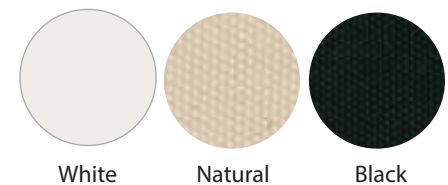

Eclipse

Standard Colours (Acrylic Canvas)

Aurora

Standard Colours (Olefin)

INSTANT SHADE
UMBRELLAS

Non - Standard Colours (Acrylic Canvas - Additional costs apply)

Nova HD

Standard Colours (Acrylic Canvas)

Standard Colours (Polyester Canvas)

Cafe Series (Residential)

Standard Colours (Olefin)

Paraflex

Standard Colours (Olefin. For Non Standard Colours, refer to Umbrosa Fabric Colour Guide)

Infina & Spectra

Limited Edition (100% Sunbrella Acryl 1270 6/m2)